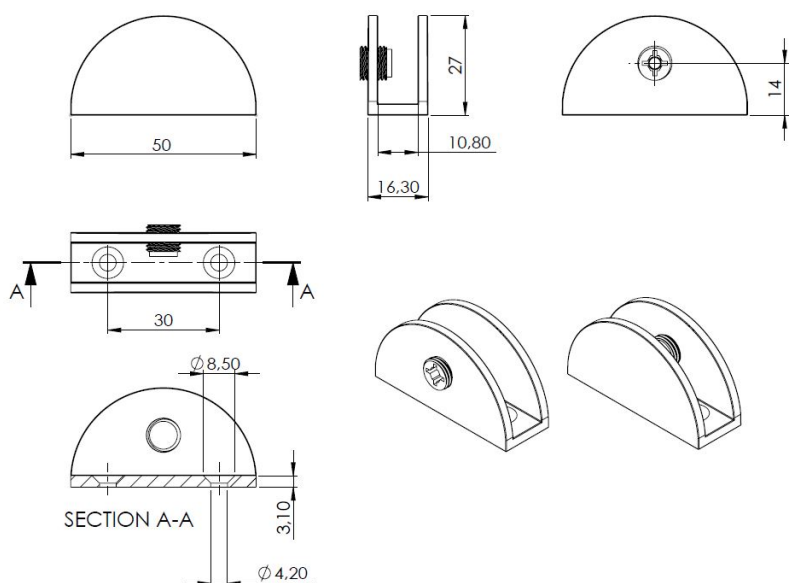

PRODUCT SHEET

Description:

Shelf Support "Half-Moon", Polished Brass Look, 50x27x16mm, 4-8mm Glass, W/2 Mounting Holes
 ø4mm, Tightning Screw, W/Hex Hole 4mm

Item number:

22.02.570-8

Units	Box	Carton	HS Code	Barcode
Pcs.	1	200	8302420090	
				5704866514804